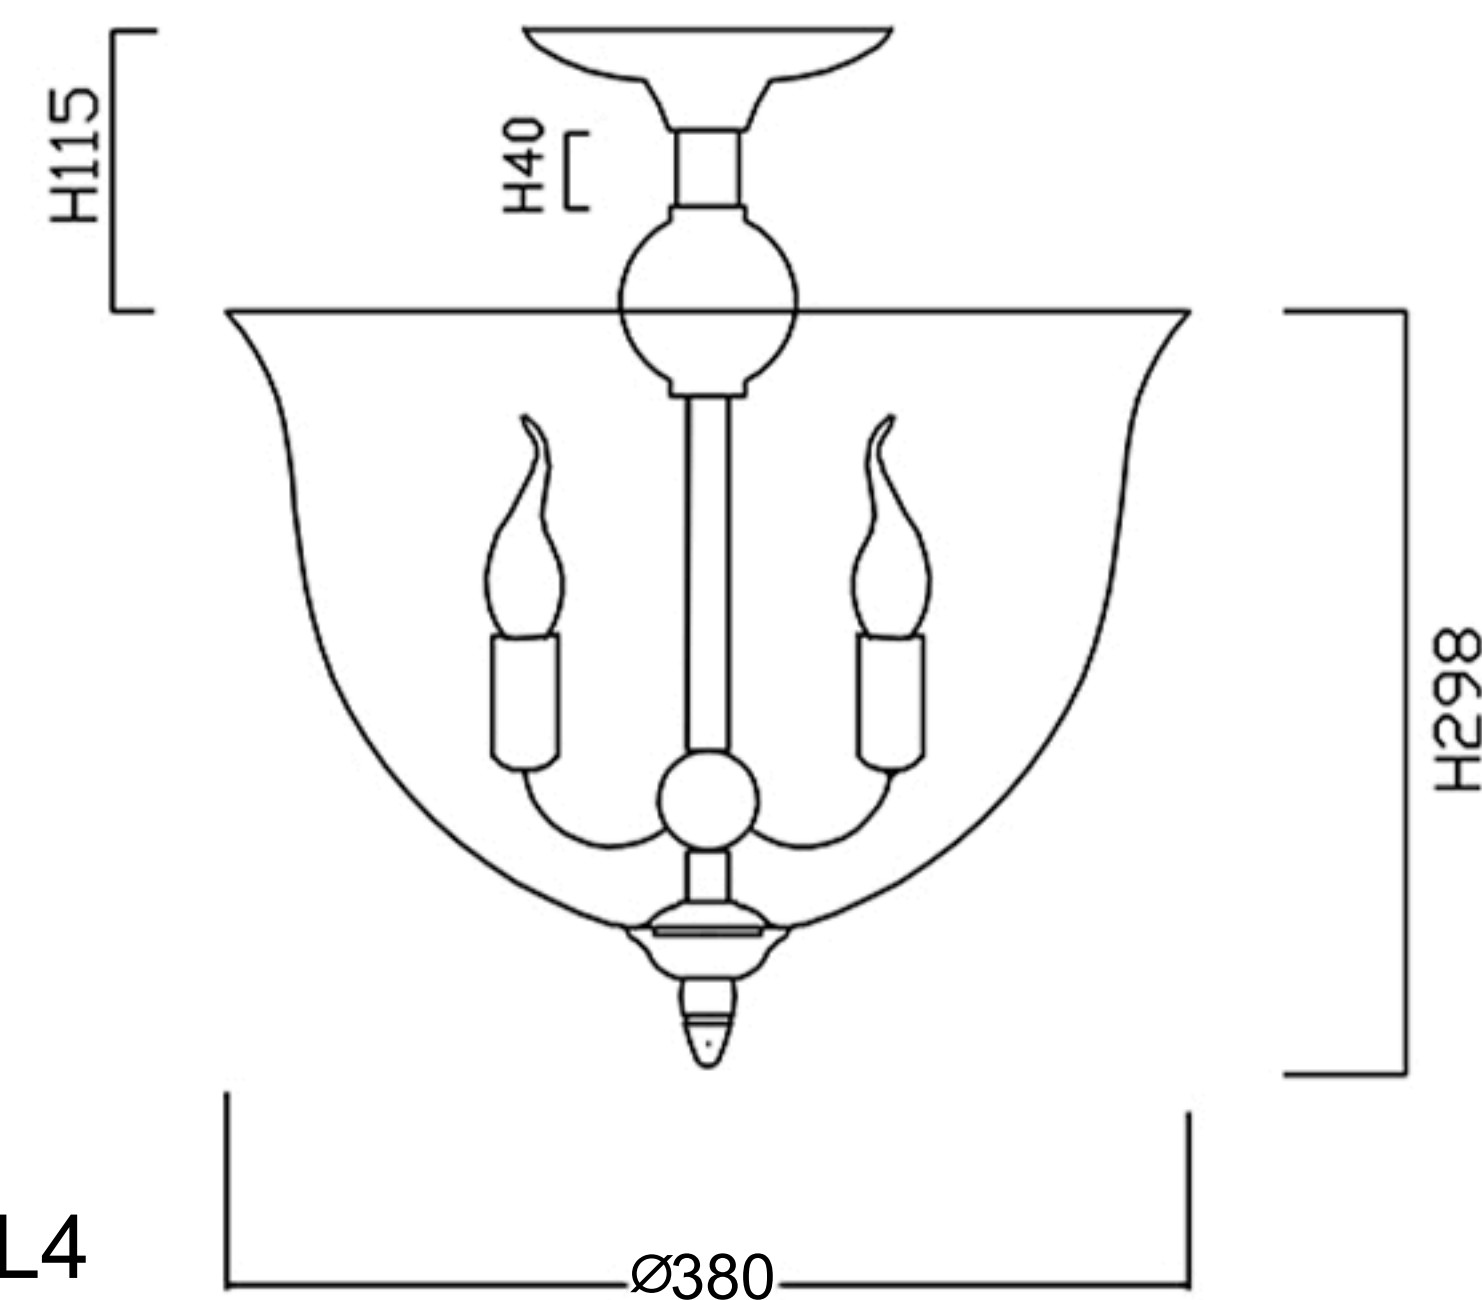

ENGLISH

Specification of Installation

In order to ensure safety use, please notice the following items:

- Read and understand the whole Specification.
- Suitable for the use of 220~240V and 50~60Hz.
- Please wear gloves as installment and avoid rot on the surface of plating.
- Must be installed on the fixed places and be checked annually.
- Please turn off the lighting source by soft cloth as cleaning prohibited to use of rotted detergent.
- Please connect with the local sales service center when there are any abnormality.

CEILING PAN SIZE:

FIXTURE SIZE:

Наименование товара: ATLAS PL4