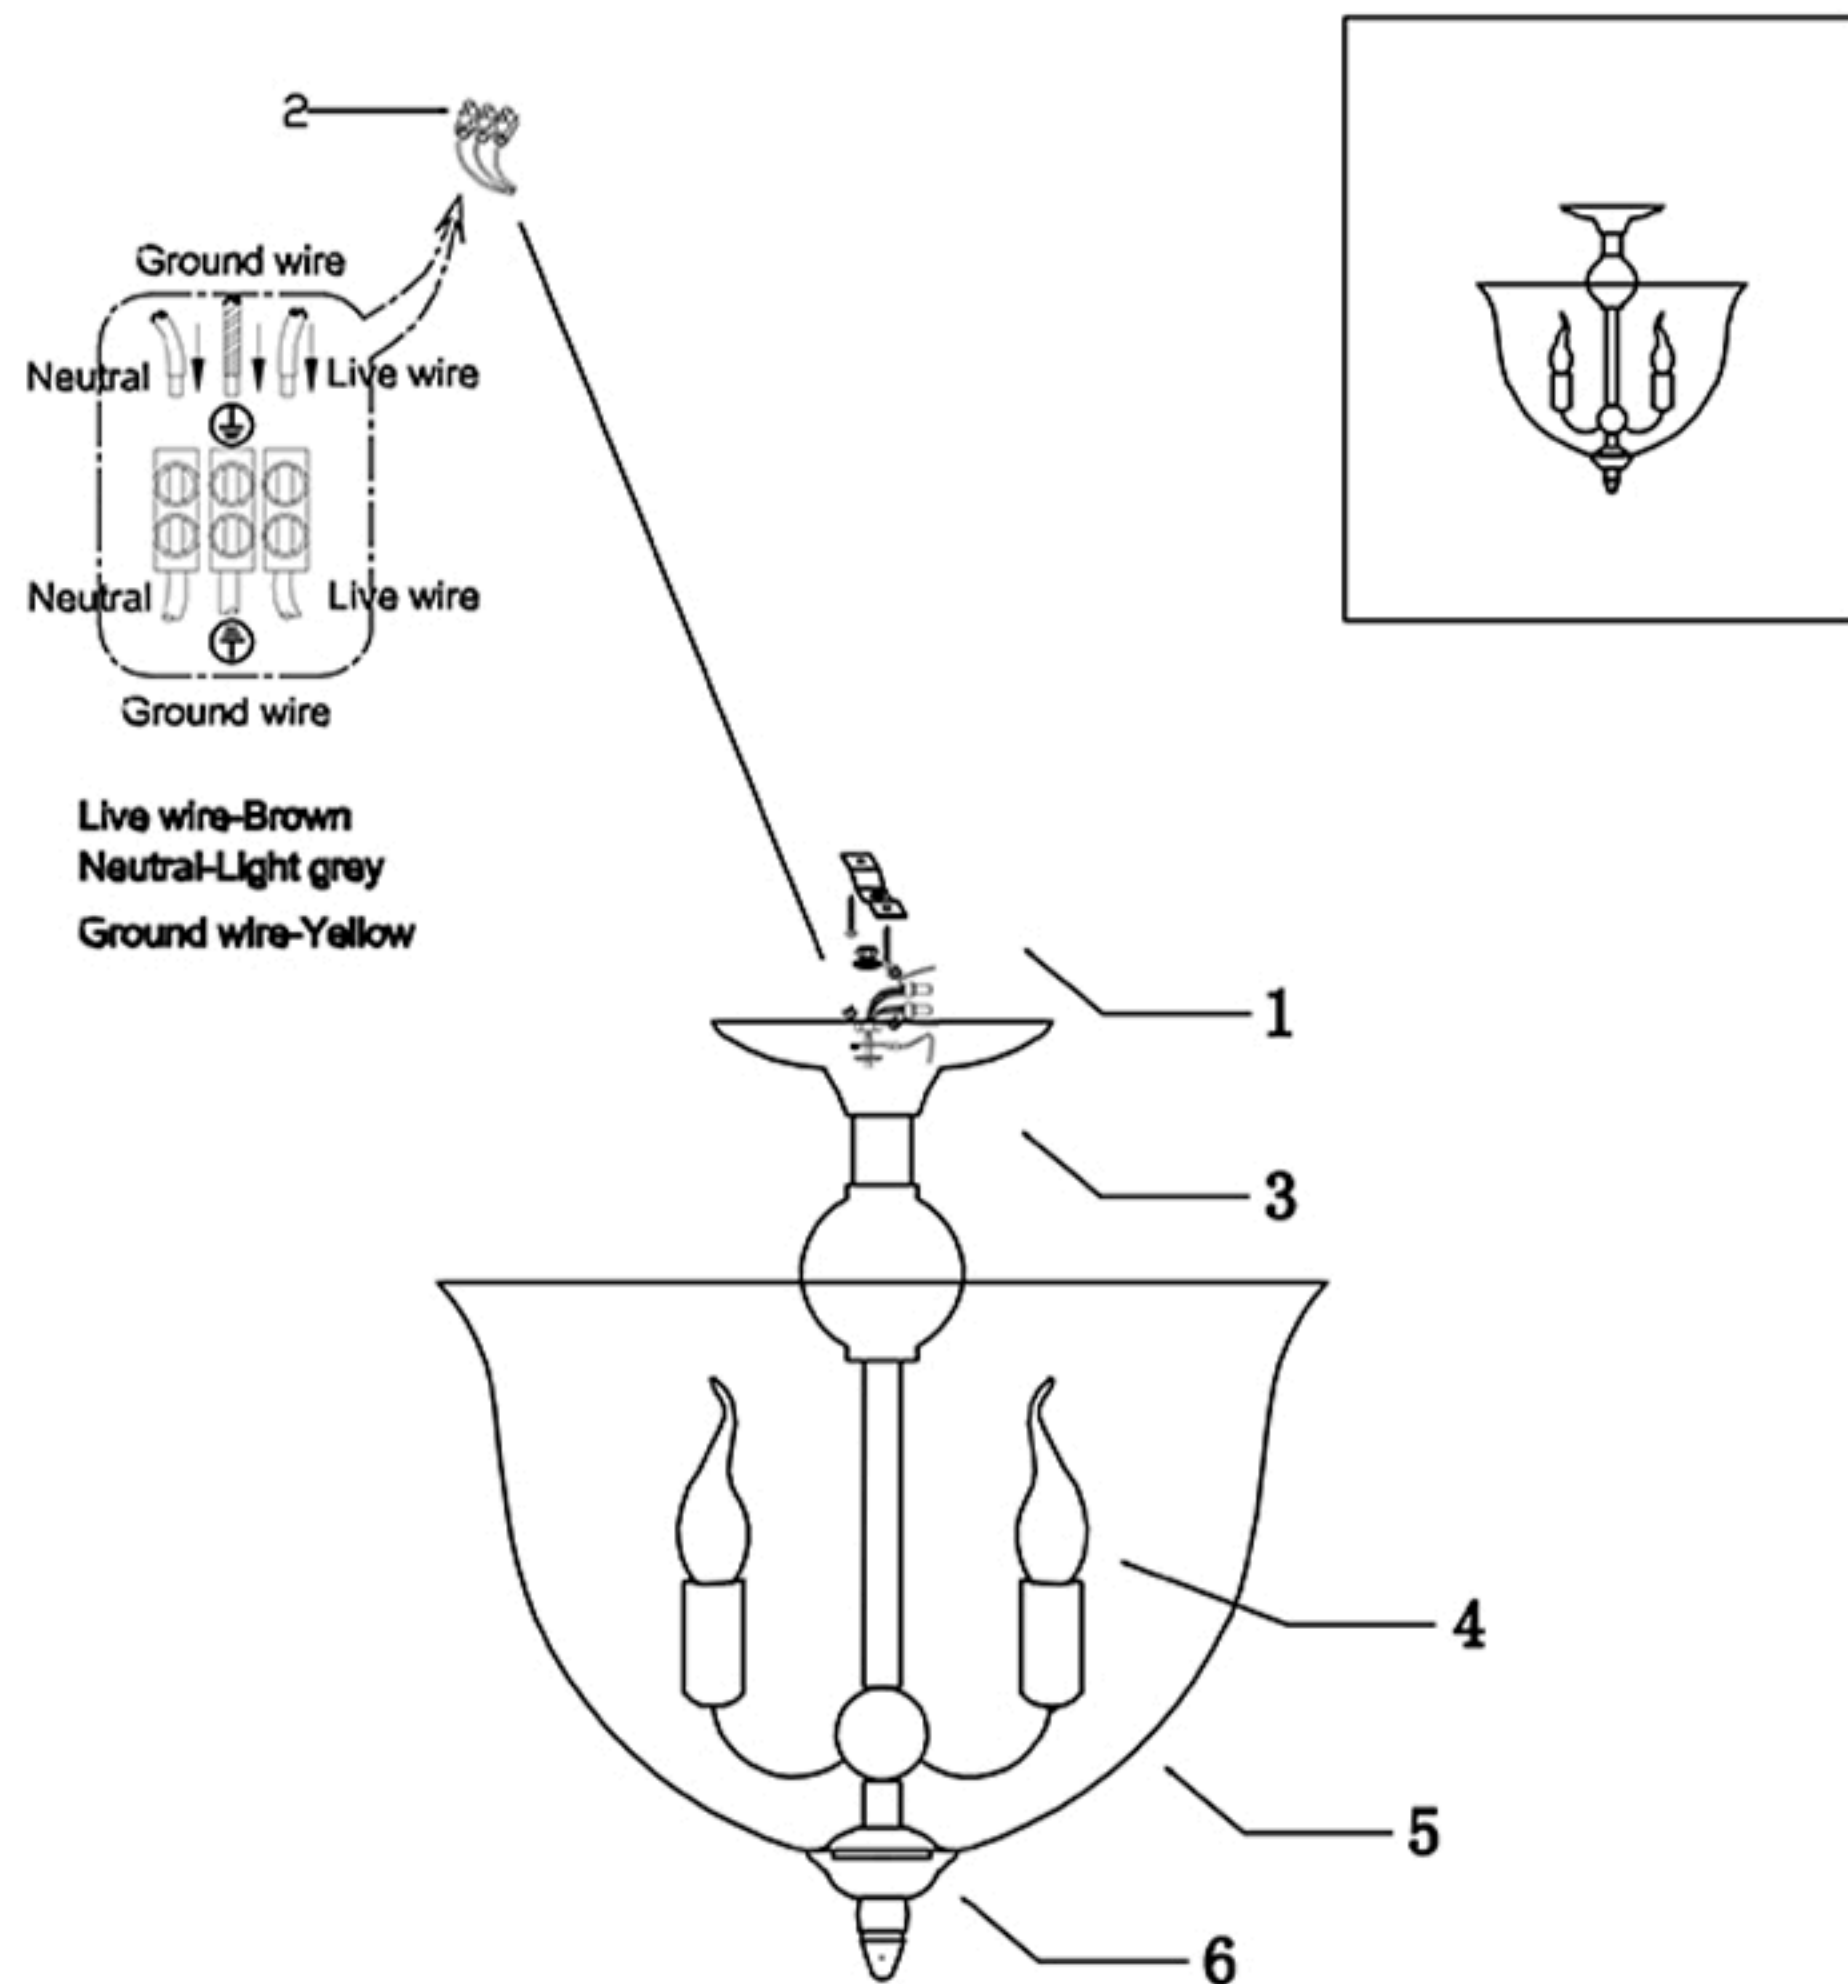

ENGLISH

Specification of Installation

In order to ensure safety use, please notice the following items:

- Read and understand the whole Specification.
- Suitable for the use of 220~240V and 50~60Hz.
- Please wear gloves as installment and avoid rot on the surface of plating.
- Must be installed on the fixed places and be checked annually.
- Please turn off the lighting source by soft cloth as cleaning prohibited to use of rotted detergent.
- Please connect with the local sales service center when there are any abnormality.

CEILING PAN SIZE:

FIXTURE SIZE:

Наименование товара: ATLAS PL4