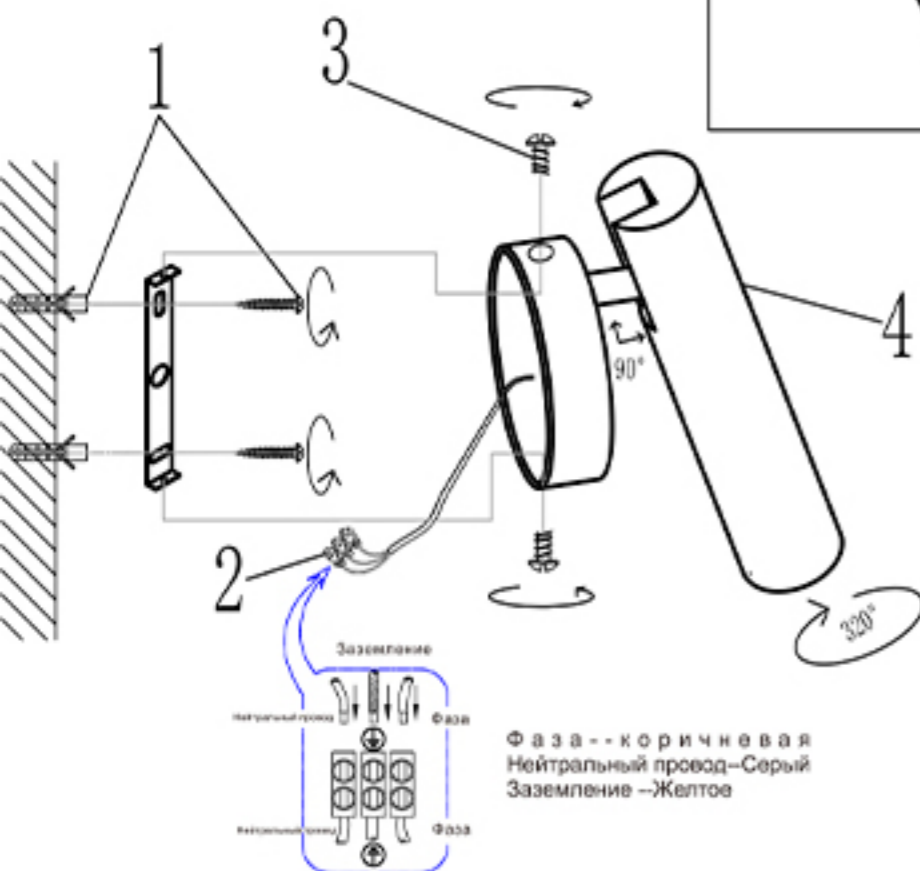

Specification of installation

In order to ensure safety use, please notice the following items:

- Read and understand the whole Specification.
- Suitable for the use of 220-240V and 50-60Hz.
- Must be installed on the fixed places and be checked annually
- Please wear gloves as installment and avoid rot on the surface of plating.
- Please turn off the lighting source by soft cloth as cleaning prohibited to use of rotted detergent.
- Please connect with the local sales service center when there are any abnormality.

1. Крепить планку к потолку
2. Монтажный провод
3. Гайка
4. Регулировать светильник

Product coding: CLT 211W

Размер базы

Габаритные размеры