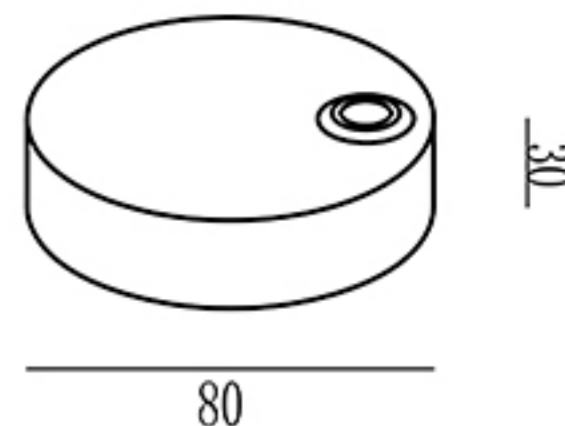

Specification of installation

In order to ensure safety use, please notice the following items:

- Read and understand the whole Specification.
- Suitable for the use of 220-240V and 50-60Hz.
- Must be installed on the fixed places and be checked annually
- Please wear gloves as installment and avoid rot on the surface of plating.
- Please turn off the lighting source by soft cloth as cleaning prohibited to use of rotted detergent.
- Please connect with the local sales service center when there are any abnormality.

1. Крепить планку к потолку
2. Монтажный провод
3. Гайка
4. Регулировать светильник

Product coding: CLT 211W

Размер базы

Габаритные размеры