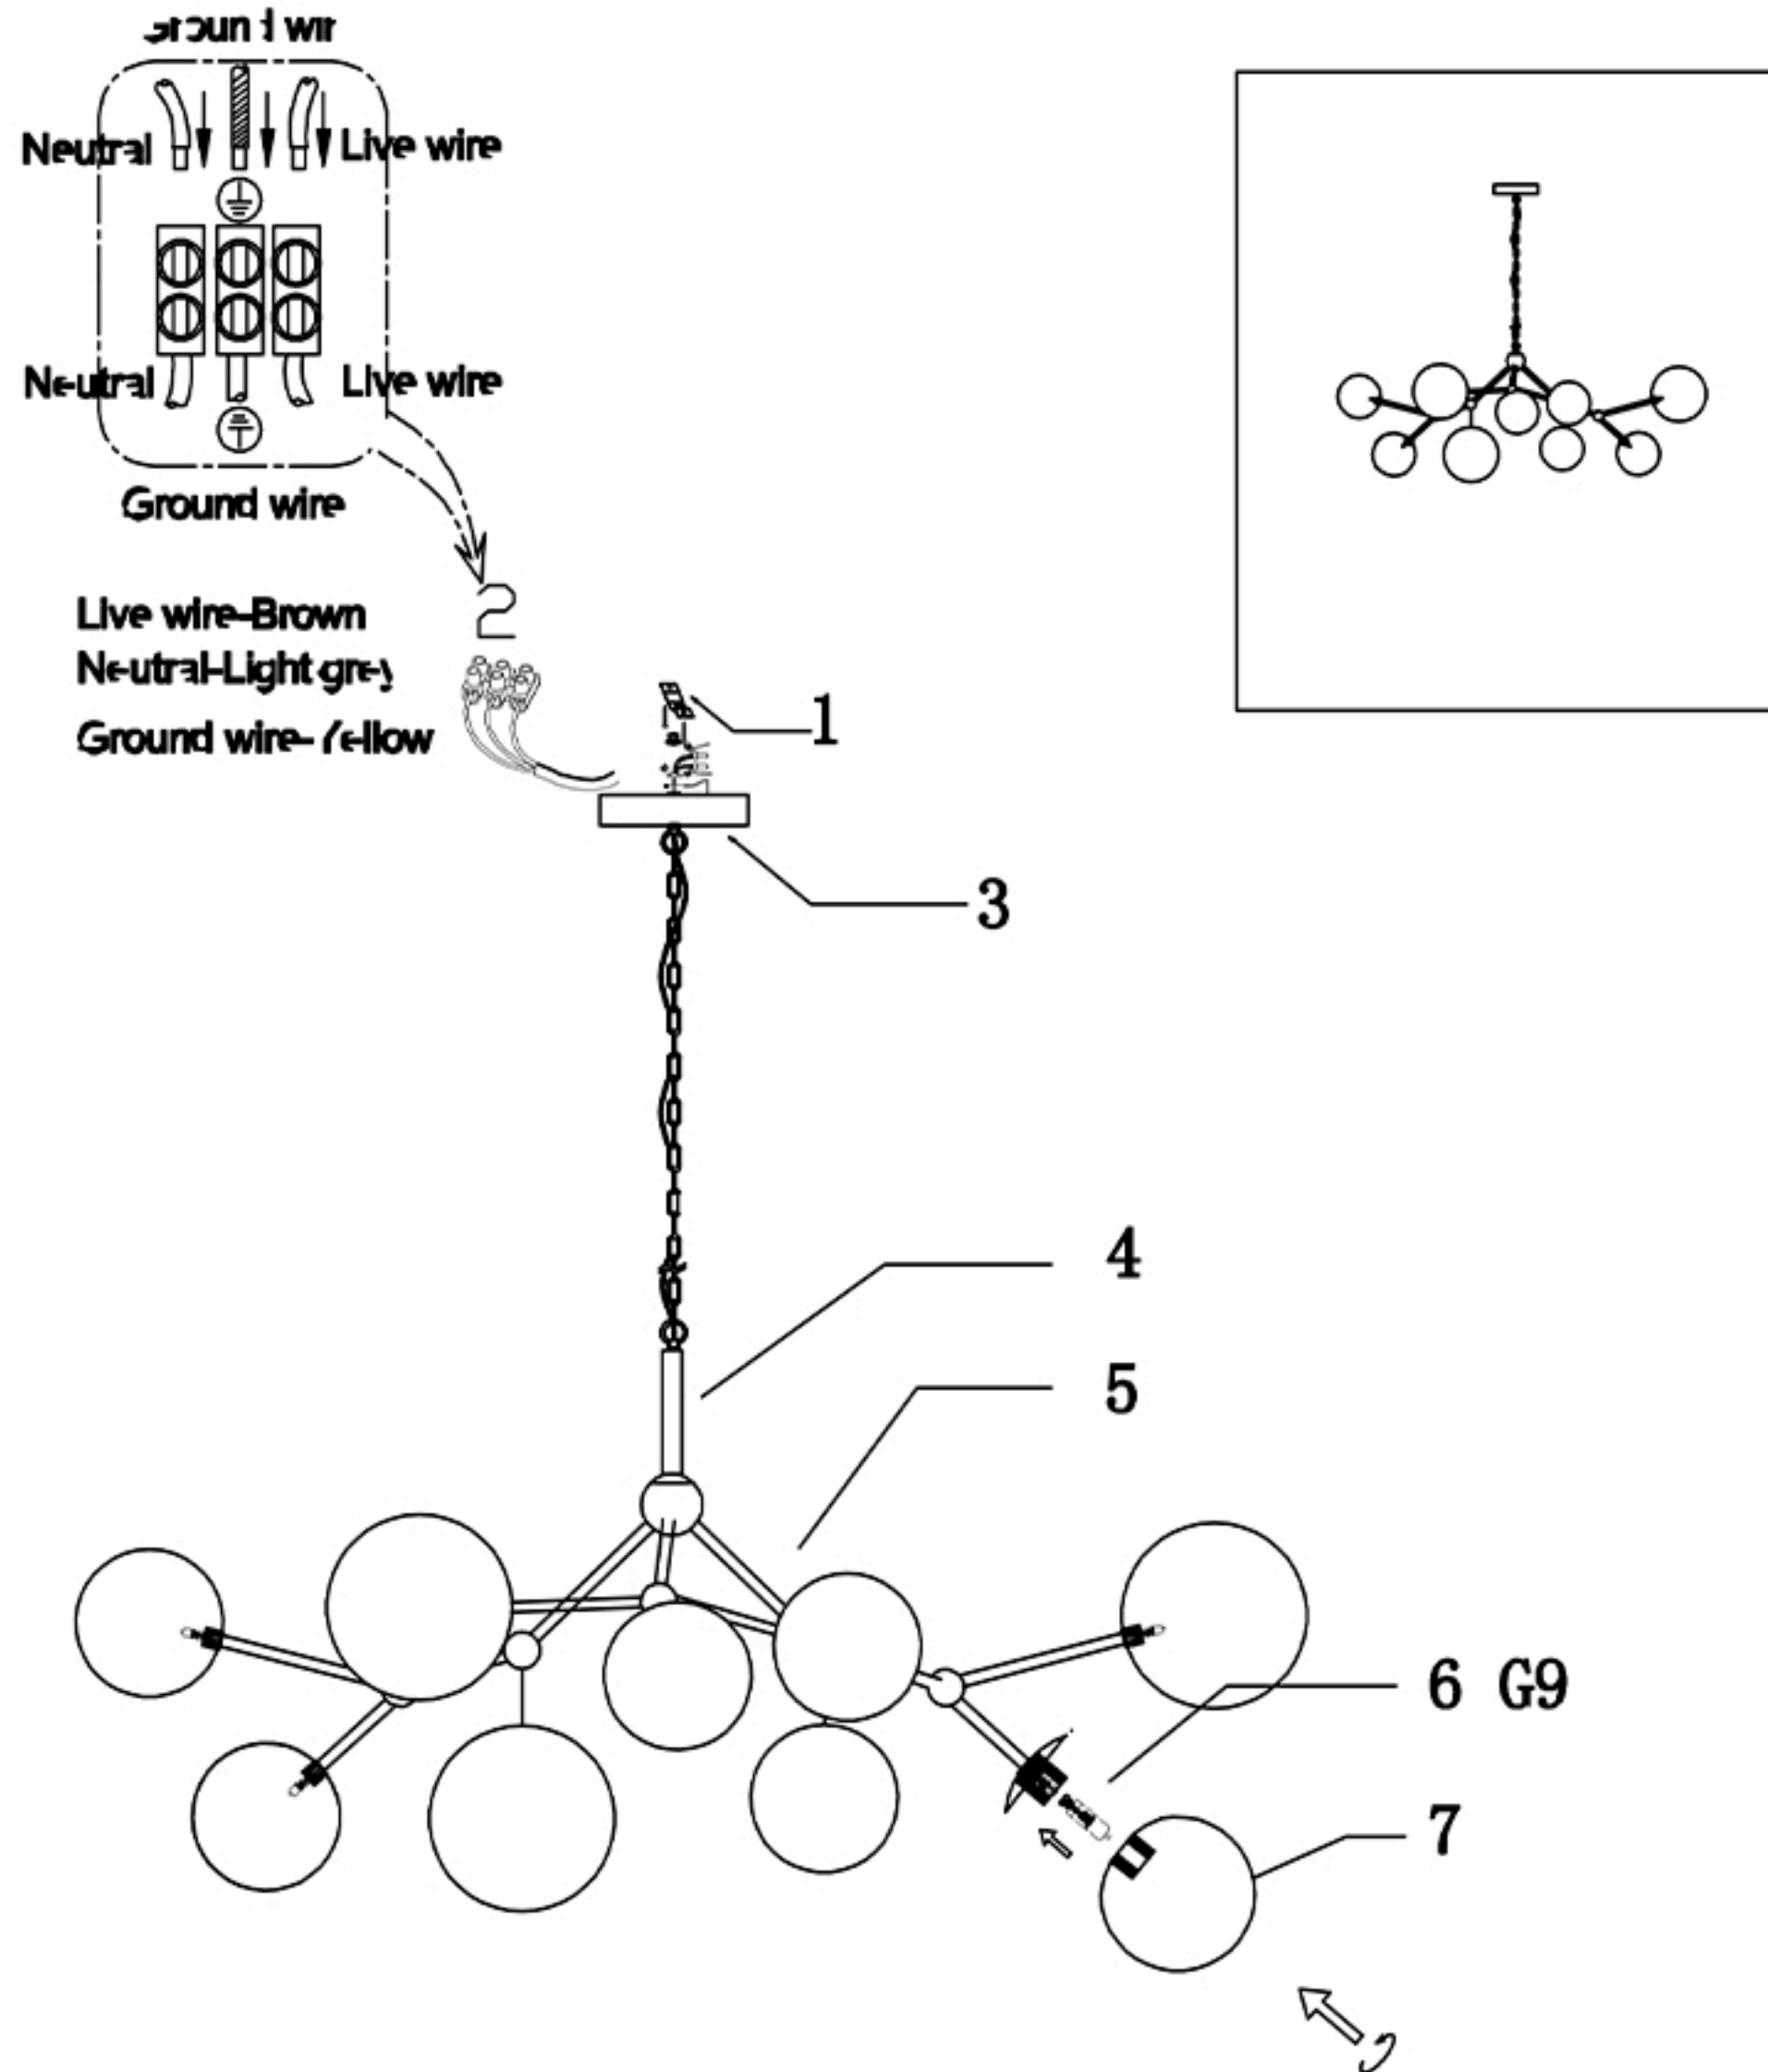

ENGLISH

CEILING PAN SIZE:

Specification of installation

In order to ensure safety use, please notice the following items:

- Read and understand the whole Specification.
- Suitable for the use of 220~240V and 50~60Hz.
- Please wear gloves as installment and avoid rot on the surface of plating.
- Must be installed on the fixed places and be checked annually.
- Please turn off the lighting source by soft cloth as cleaning prohibited to use of rotten detergent.
- Please connect with the local sales service center when there are any abnormality.

FIXTURE SIZE:

Наименование товара: MAXIMO SP15