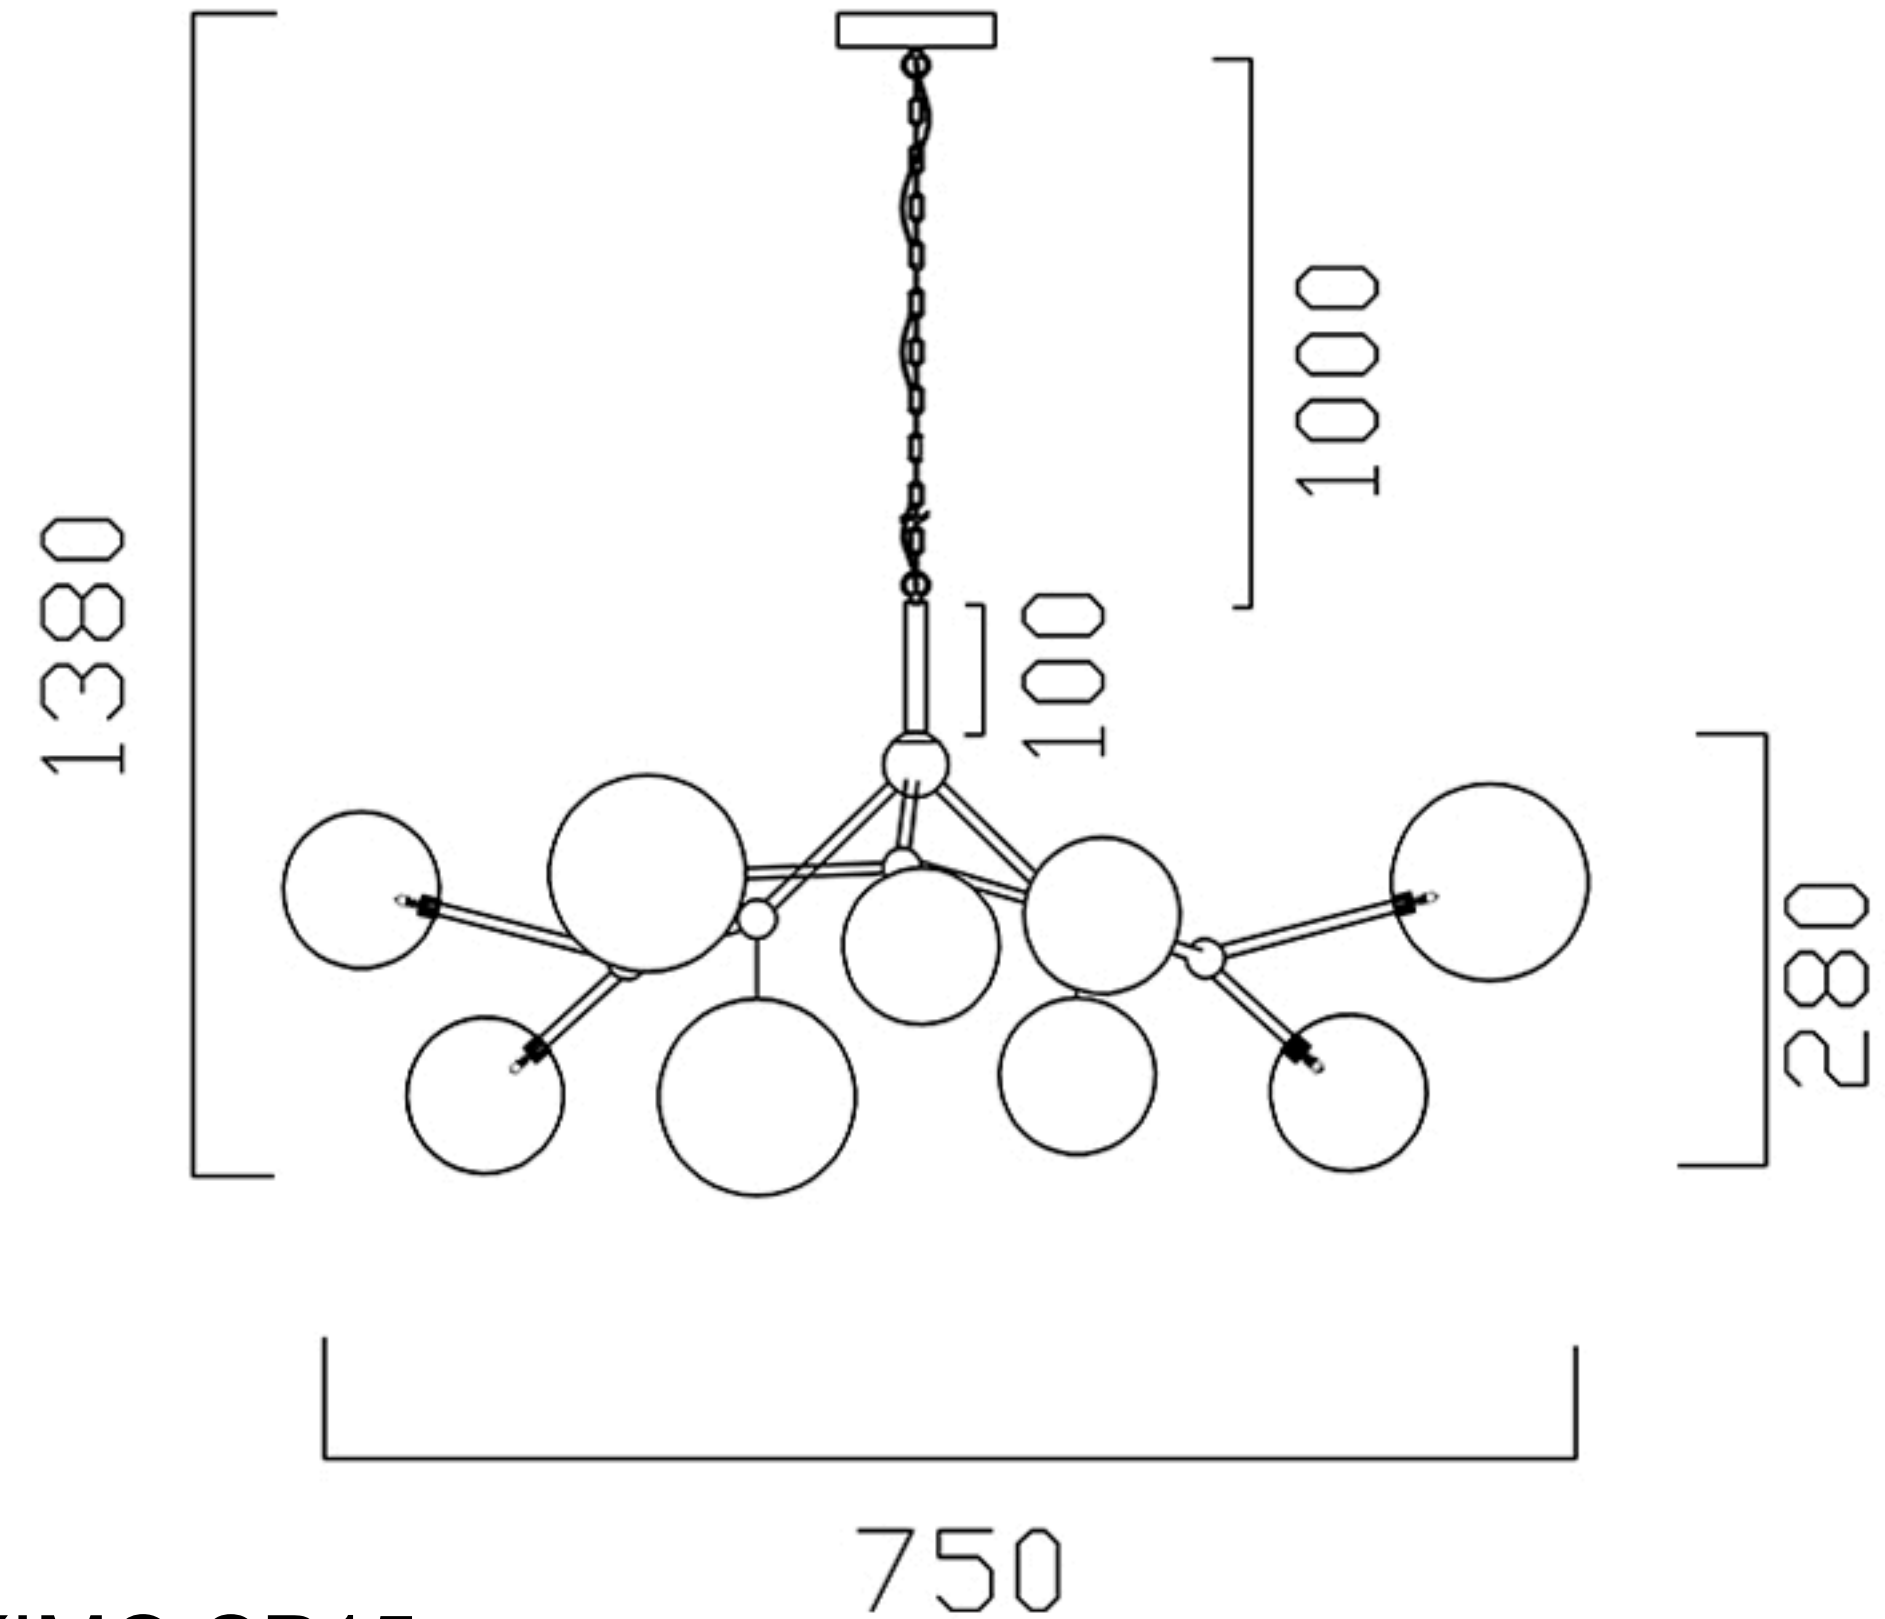

ENGLISH

CEILING PAN SIZE:

Specification of installation

In order to ensure safety use, please notice the following items:

- Read and understand the whole Specification.
- Suitable for the use of 220~240V and 50~60Hz.
- Please wear gloves as installment and avoid rot on the surface of plating.
- Must be installed on the fixed places and be checked annually.
- Please turn off the lighting source by soft cloth as cleaning prohibited to use of rotten detergent.
- Please connect with the local sales service center when there are any abnormality.

FIXTURE SIZE:

Наименование товара: MAXIMO SP15