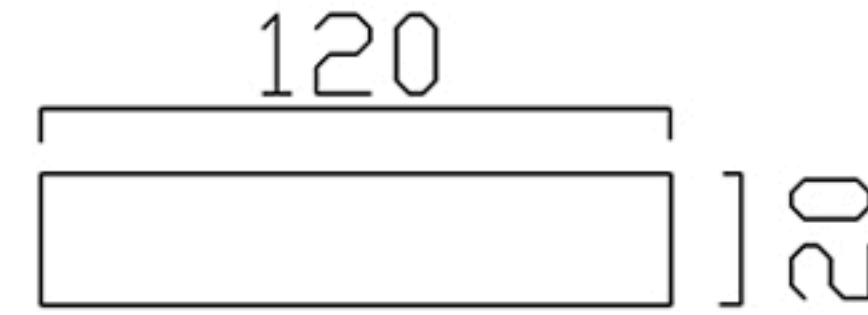

ENGLISH

CEILING PAN SIZE:

Specification of installation

In order to ensure safety use, please notice the following items:

- Read and understand the whole Specification.
- Suitable for the use of 220~240V and 50~60Hz.
- Please wear gloves as installment and avoid rot on the surface of plating.
- Must be installed on the fixed places and be checked annually.
- Please turn off the lighting source by soft cloth as cleaning prohibited to use of rotten detergent.
- Please connect with the local sales service center when there are any abnormality.

FIXTURE SIZE:

Наименование товара: MAXIMO SP15