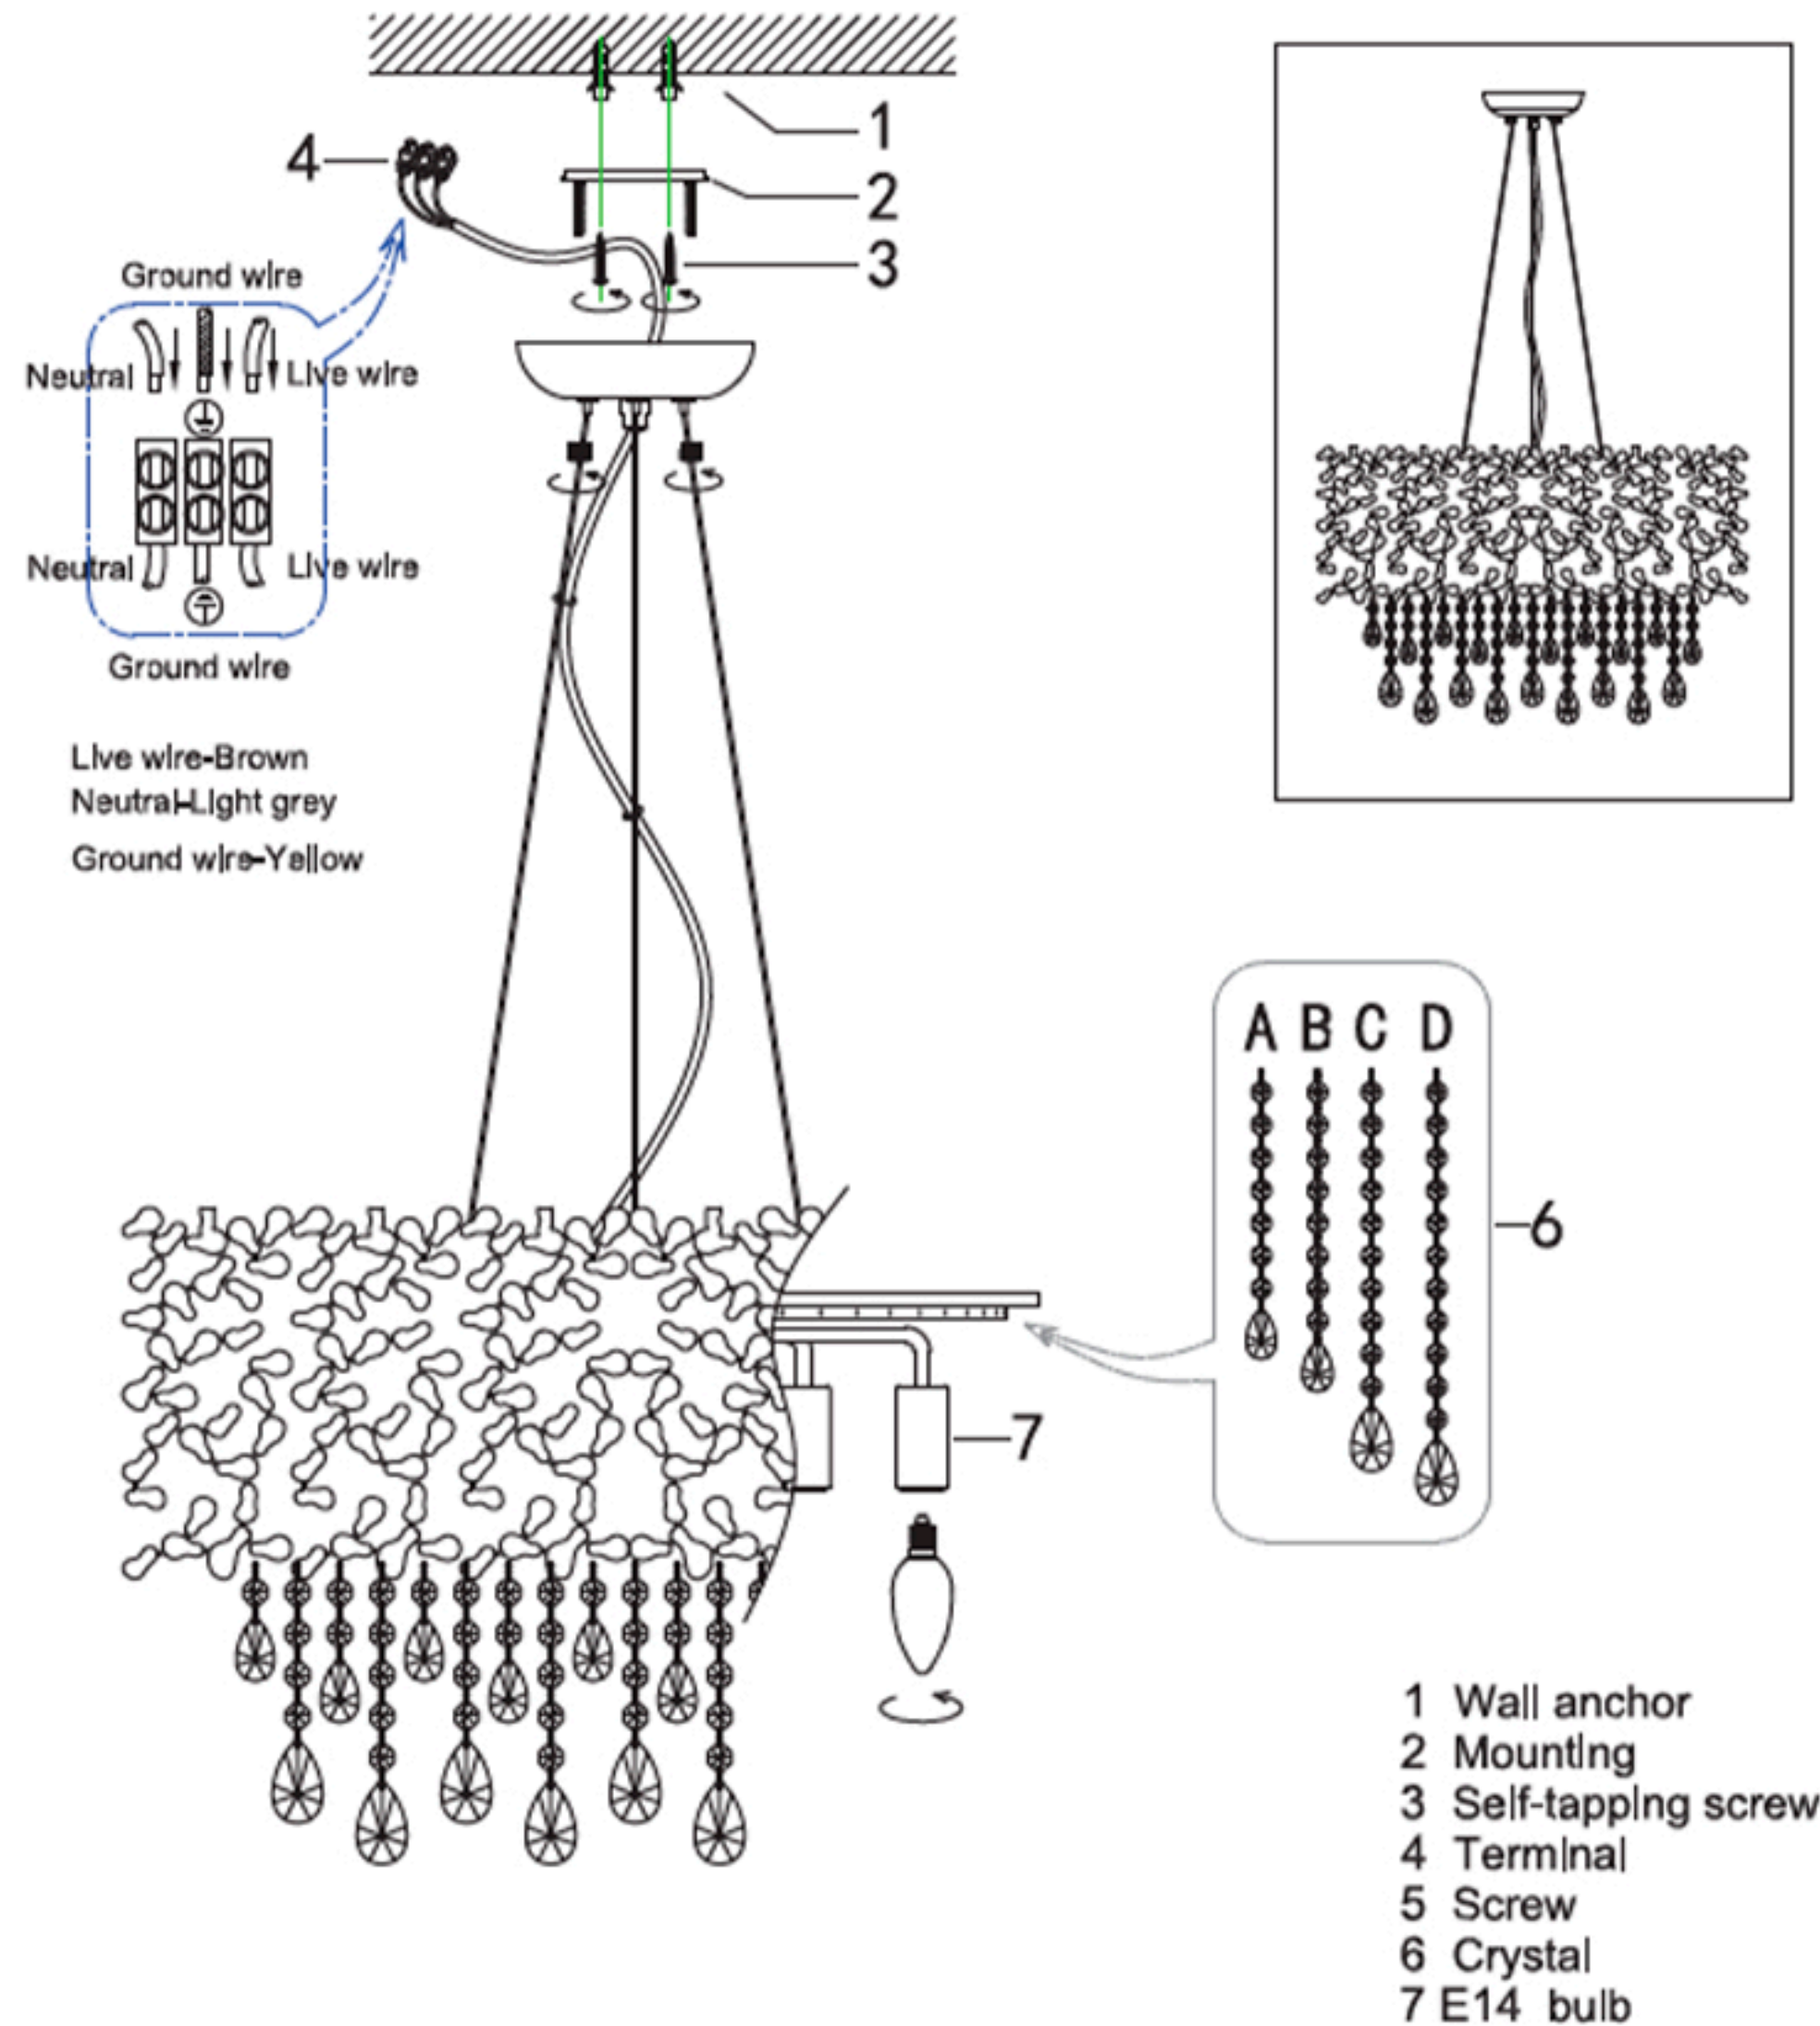

Инструкция по сборке

ENGLISH

Specification of Installation

In order to ensure safety use, please notice the following items:

- Read and understand the whole Specification.
- Suitable for the use of 220~240V and 50~60Hz.
- Please wear gloves as installment and avoid rot on the surface of plating.
- Must be installed on the fixed places and be checked annually.
- Please turn off the lighting source by soft cloth as cleaning prohibited to use of rotted detergent.
- Please connect with the local sales service center when there are any abnormality.

Габаритные размеры

CEILING PAN SIZE:

FIXTURE SIZE:

A (24 STRING)
B (24 STRING)
C (24 STRING)
D (24 STRING)

Наименование товара: ROMEO SP6