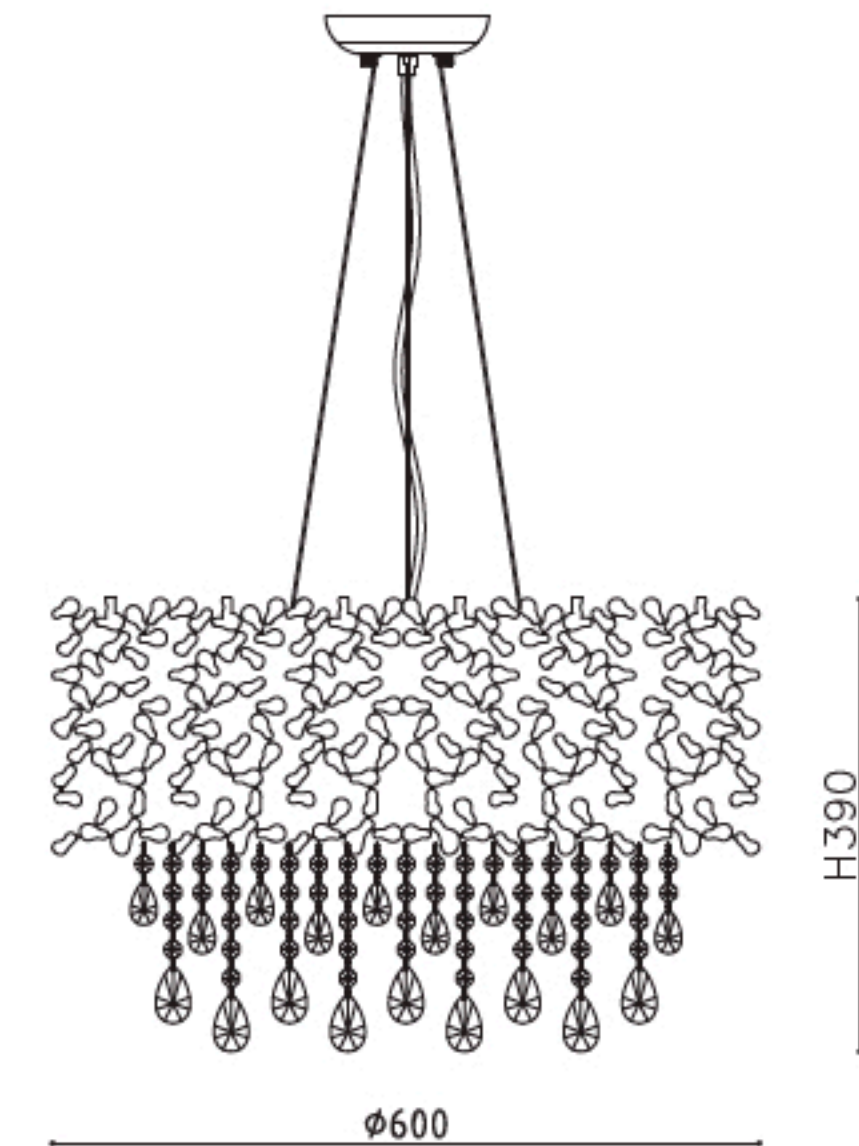

Инструкция по сборке

ENGLISH

Specification of Installation

In order to ensure safety use, please notice the following items:

- Read and understand the whole Specification.
- Suitable for the use of 220~240V and 50~60Hz.
- Please wear gloves as installment and avoid rot on the surface of plating.
- Must be installed on the fixed places and be checked annually.
- Please turn off the lighting source by soft cloth as cleaning prohibited to use of rotted detergent.
- Please connect with the local sales service center when there are any abnormality.

Габаритные размеры

CEILING PAN SIZE:

FIXTURE SIZE:

A (24 STRING)
B (24 STRING)
C (24 STRING)
D (24 STRING)

Наименование товара: ROMEO SP6