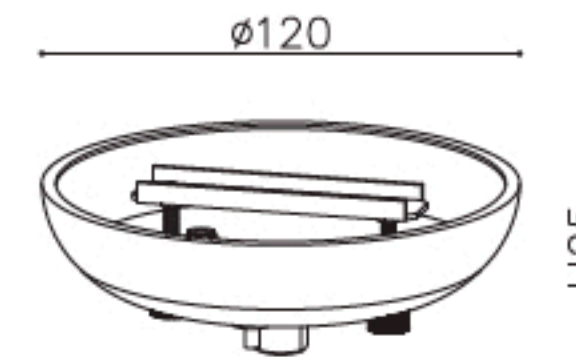

Инструкция по сборке

ENGLISH

Specification of Installation

In order to ensure safety use, please notice the following items:

- Read and understand the whole Specification.
- Suitable for the use of 220~240V and 50~60Hz.
- Please wear gloves as installment and avoid rot on the surface of plating.
- Must be installed on the fixed places and be checked annually.
- Please turn off the lighting source by soft cloth as cleaning prohibited to use of rotted detergent.
- Please connect with the local sales service center when there are any abnormality.

Габаритные размеры

CEILING PAN SIZE:

FIXTURE SIZE:

A (24 STRING)
B (24 STRING)
C (24 STRING)
D (24 STRING)

Наименование товара: ROMEO SP6