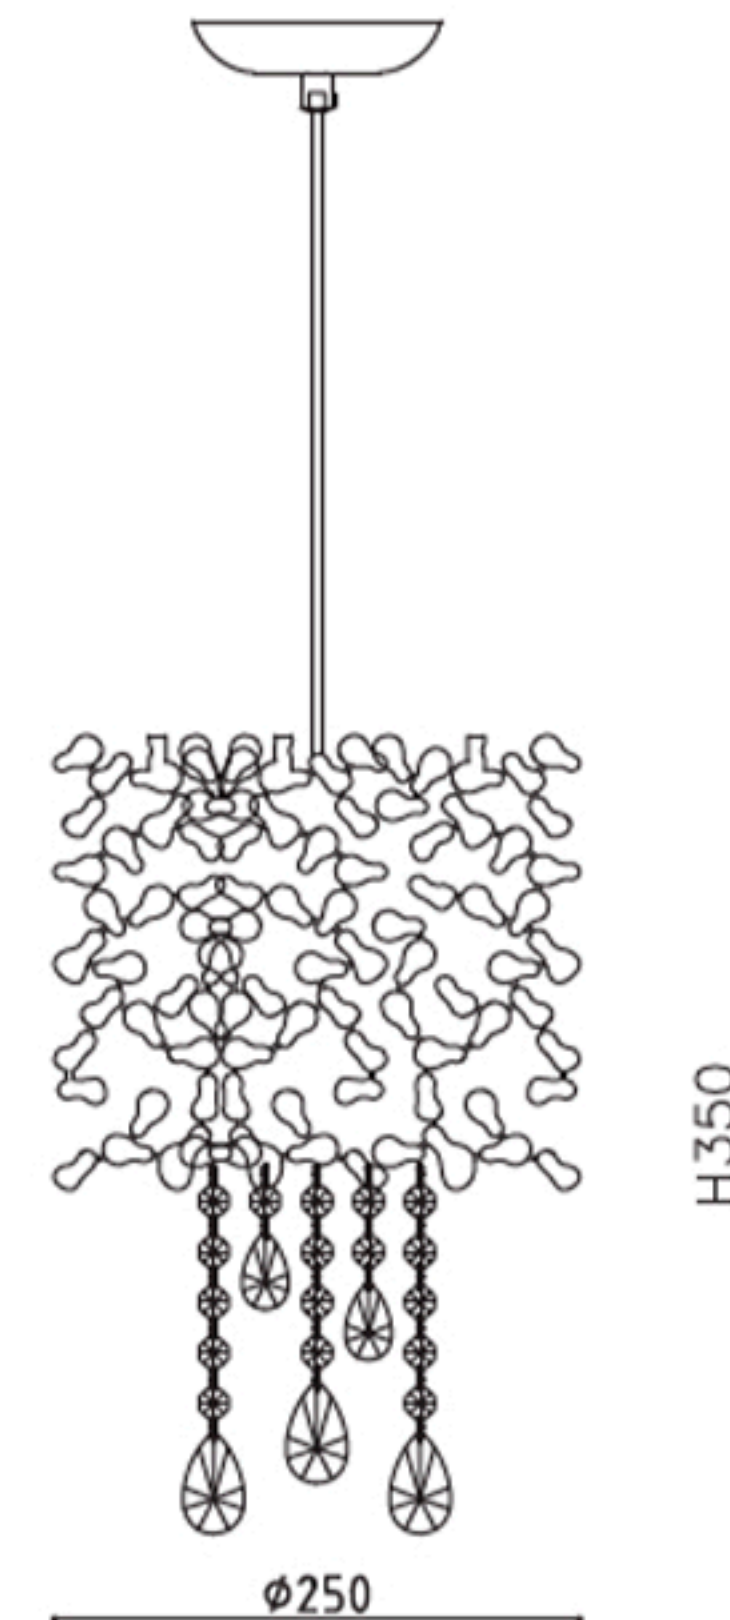

## Specification of Installation

In order to ensure safety use, please notice the following items:

- Read and understand the whole Specification.
- Suitable for the use of 220~240V and 50~60Hz,
- Please wear gloves as Installment and avoid rot on the surface of plating.
- Must be installed on the fixed places and be checked annually,
- Please turn off the lighting source by soft cloth as cleaning prohibited to use of rotted detergent.
- Please connect with the local sales service center when there are any abnormality.

Габаритные размеры

CEILING PAN SIZE:

FIXTURE SIZE:

Наименование товара: ROMEO SP2