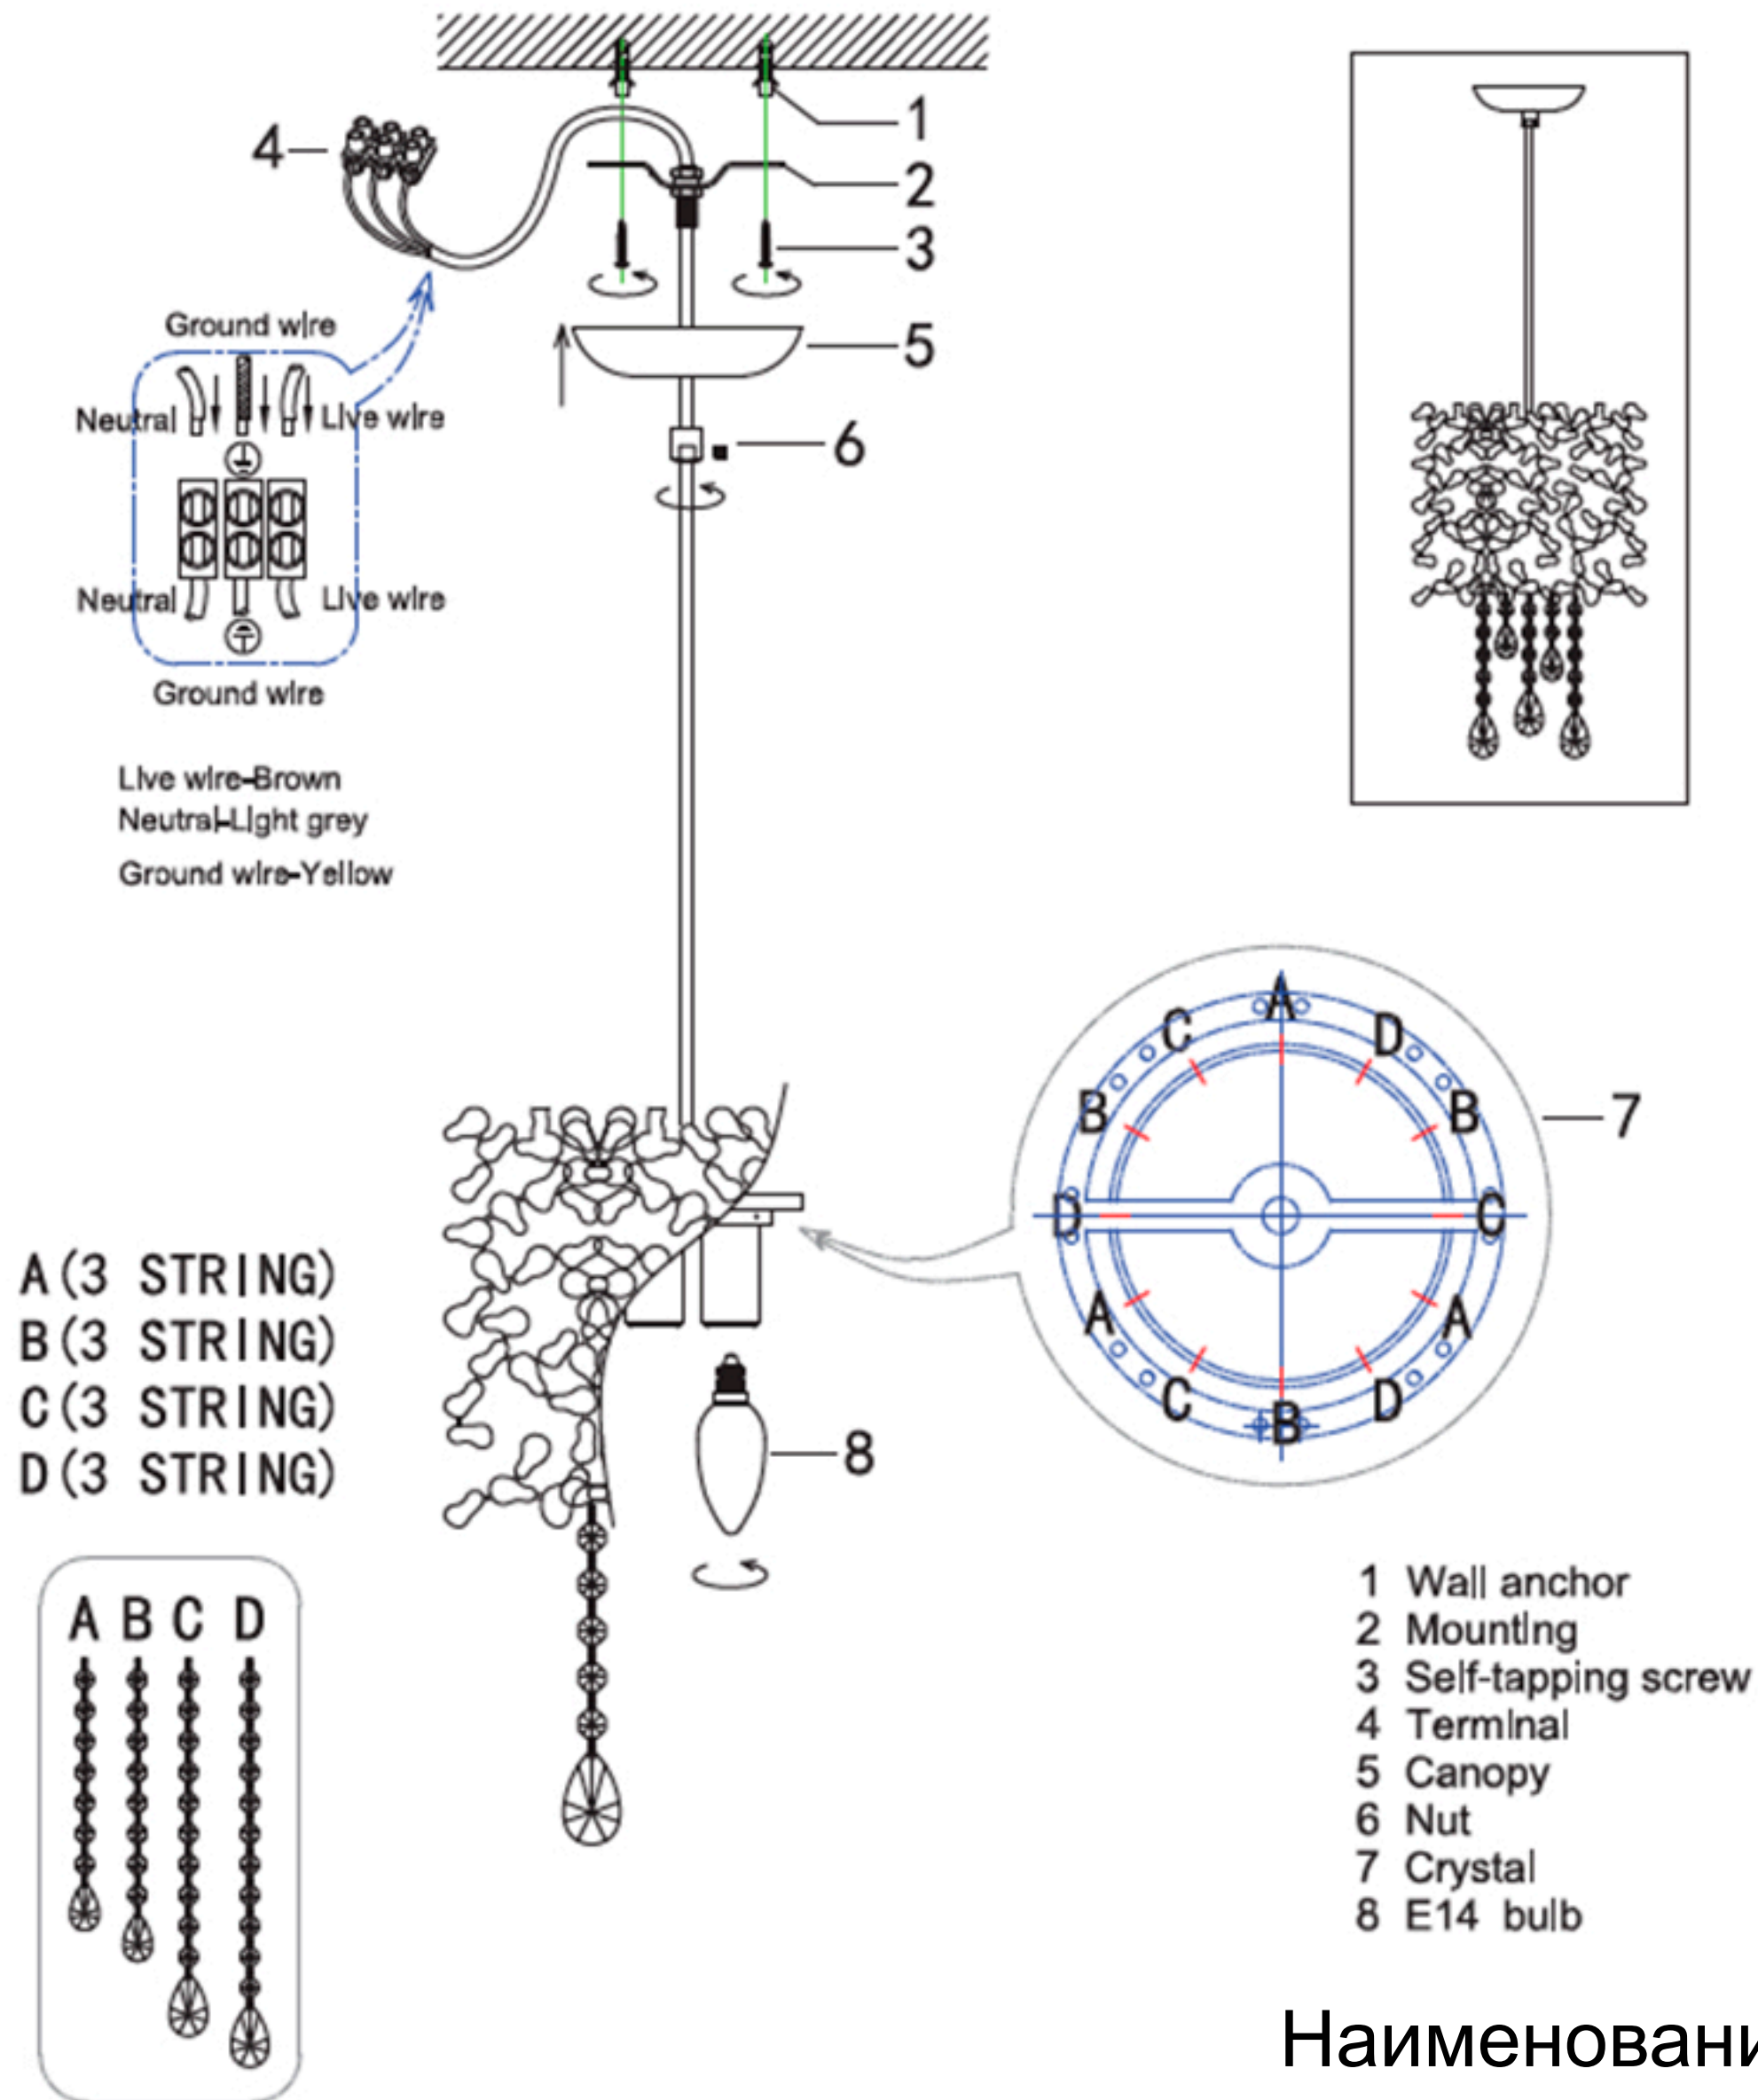

## Specification of Installation

In order to ensure safety use, please notice the following items:

- Read and understand the whole Specification.
- Suitable for the use of 220~240V and 50~60Hz,
- Please wear gloves as Installment and avoid rot on the surface of plating.
- Must be installed on the fixed places and be checked annually,
- Please turn off the lighting source by soft cloth as cleaning prohibited to use of rotted detergent.
- Please connect with the local sales service center when there are any abnormality.

Габаритные размеры

CEILING PAN SIZE:

FIXTURE SIZE:

Наименование товара: ROMEO SP2