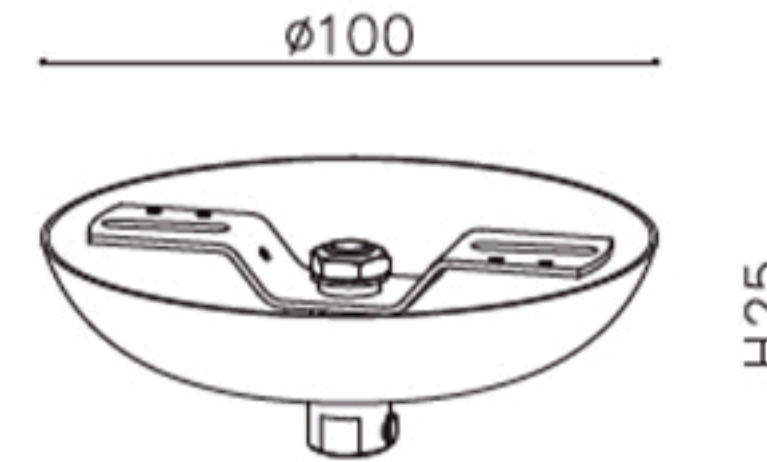

## Specification of Installation

In order to ensure safety use, please notice the following items:

- Read and understand the whole Specification.
- Suitable for the use of 220~240V and 50~60Hz,
- Please wear gloves as Installment and avoid rot on the surface of plating.
- Must be installed on the fixed places and be checked annually,
- Please turn off the lighting source by soft cloth as cleaning prohibited to use of rotted detergent.
- Please connect with the local sales service center when there are any abnormality.

Габаритные размеры

CEILING PAN SIZE:

FIXTURE SIZE:

Наименование товара: ROMEO SP2