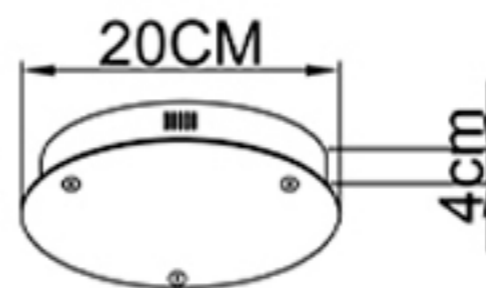

## Specification of installation

In order to ensure safety use, please notice the following items:

- Read and understand the whole Specification.
- Suitable for the use of 220-240V and 50-60Hz.
- Must be installed on the fixed places and be checked annually
- Please wear gloves as installment and avoid rot on the surface of plating.
- Please turn off the lighting source by soft cloth as cleaning prohibited to use of rotted detergent.
- Please connect with the local sales service center when there are any abnormality.

## BASE SIZE: