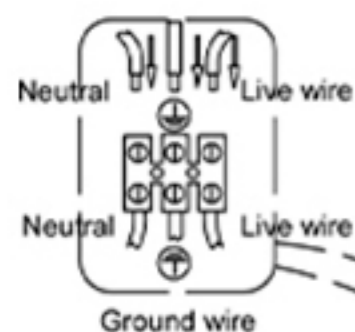

## Specification of installation

In order to ensure safety use, please notice the following items:

- Read and understand the whole Specification.
- Suitable for the use of 220-240V and 50-60Hz.
- Must be installed on the fixed places and be checked annually
- Please wear gloves as installment and avoid rot on the surface of plating.
- Please turn off the lighting source by soft cloth as cleaning prohibited to use of rotted detergent.
- Please connect with the local sales service center when there are any abnormality.

Live wire-Brown  
Neutral-Light Grey  
Ground wire-Yellow

## BASE SIZE: