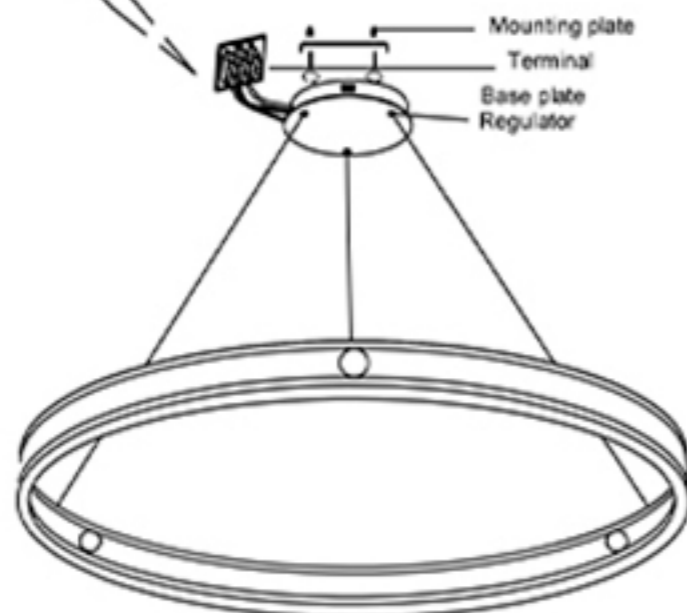

## Specification of installation

In order to ensure safety use, please notice the following items:

- Read and understand the whole Specification.
- Suitable for the use of 220-240V and 50-60Hz.
- Must be installed on the fixed places and be checked annually
- Please wear gloves as installment and avoid rot on the surface of plating.
- Please turn off the lighting source by soft cloth as cleaning prohibited to use of rotted detergent.
- Please connect with the local sales service center when there are any abnormality.

Live wire-Brown  
Neutral-Light Grey  
Ground wire-Yellow

## BASE SIZE:

## FIXTURE SIZE

Product coding: FERNANDO SP88W LED