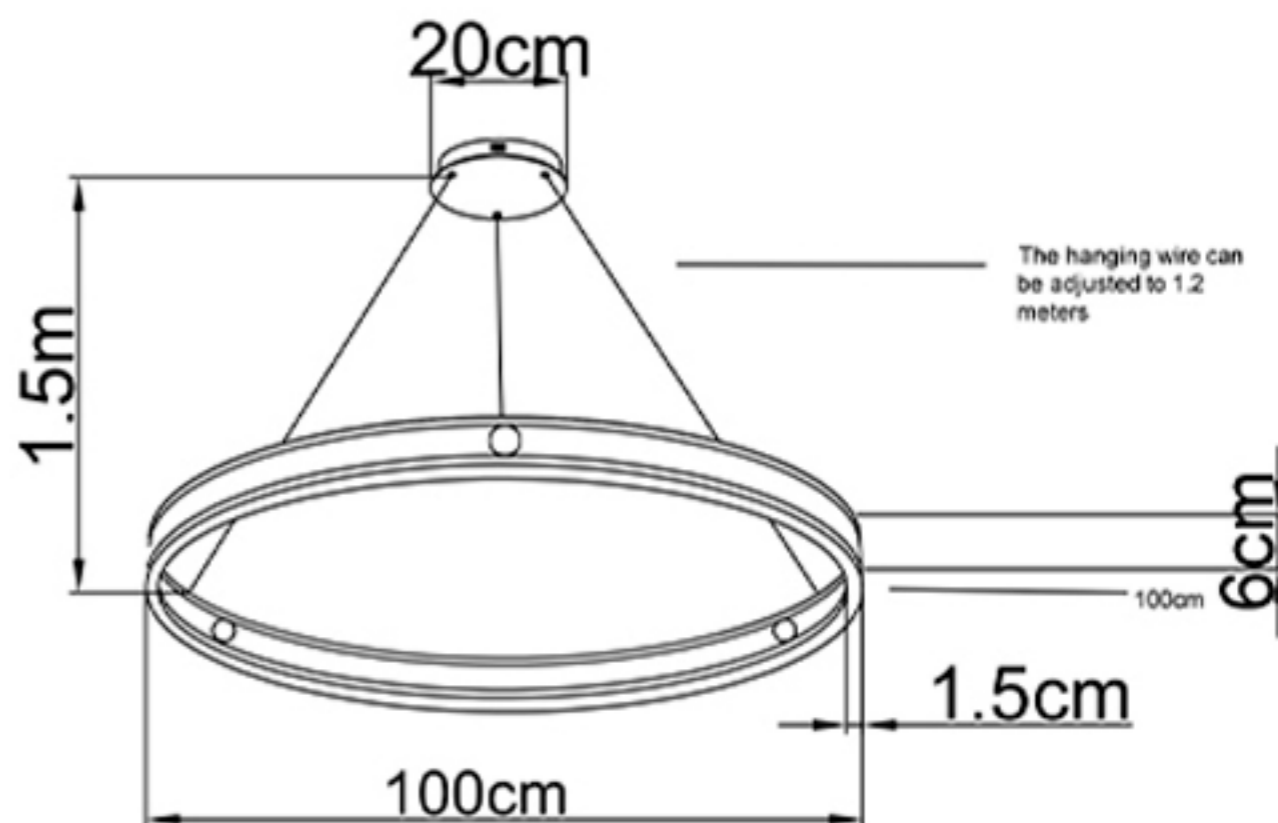

## Specification of installation

In order to ensure safety use, please notice the following items:

- Read and understand the whole Specification.
- Suitable for the use of 220-240V and 50-60Hz.
- Must be installed on the fixed places and be checked annually
- Please wear gloves as installment and avoid rot on the surface of plating.
- Please turn off the lighting source by soft cloth as cleaning prohibited to use of rotted detergent.
- Please connect with the local sales service center when there are any abnormality.

## BASE SIZE:

## FIXTURE SIZE

Product coding: FERNANDO SP88W LED